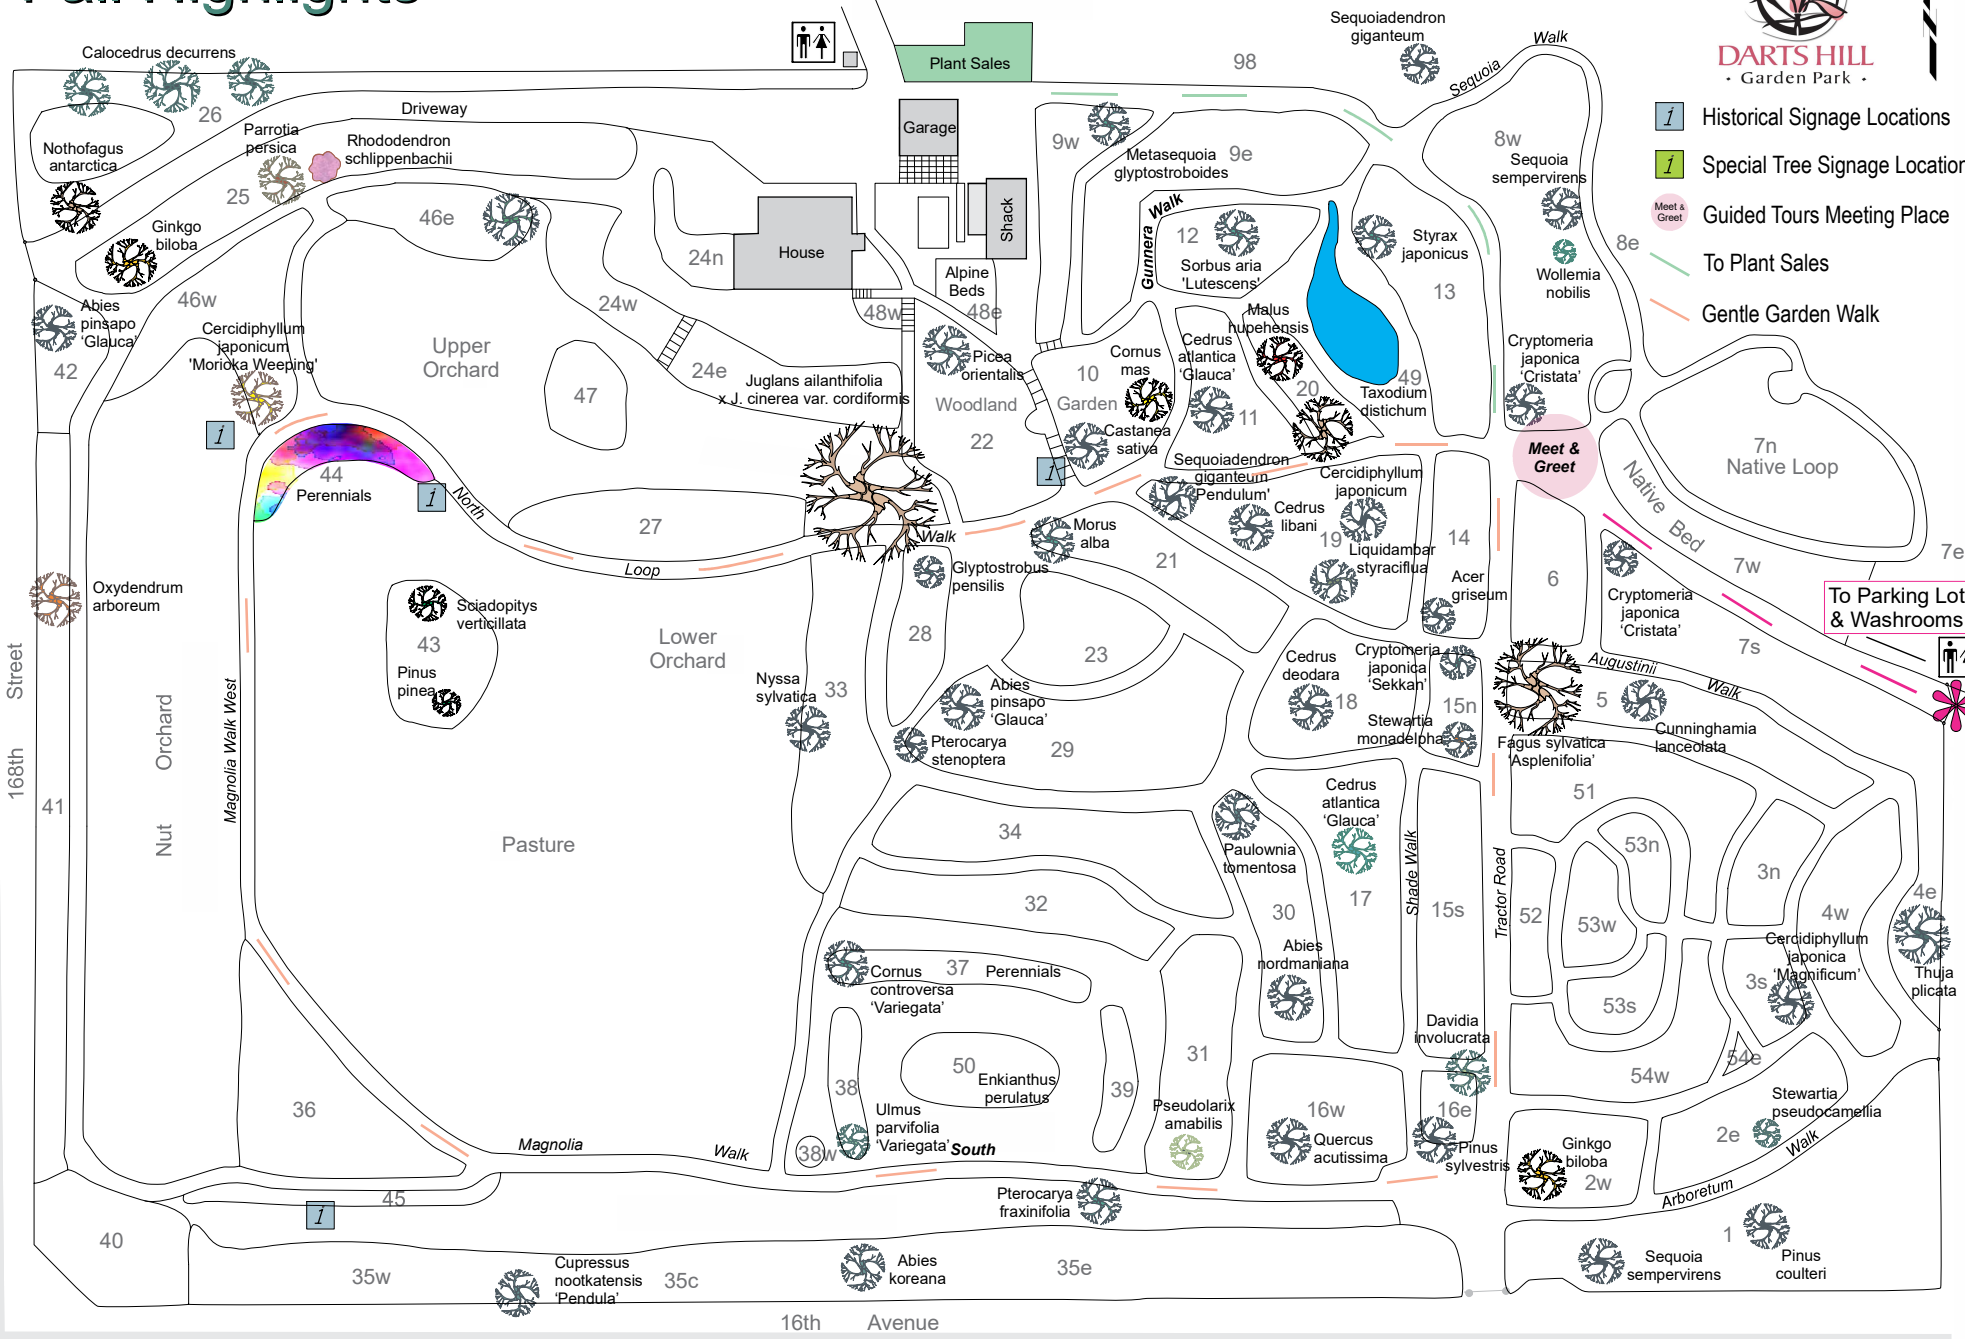

Fall Highlights

DARTS HILL
· Garden Park ·

Volunteer
Parking

Plant Sales

- i Historical Signage Locations
- i Special Tree Signage Locations
- Meet & Greet Guided Tours Meeting Place
- To Plant Sales
- Gentle Garden Walk

To Parking Lot & Washrooms

168th Street

41

Nut Orchard

Magnolia Walk West

36

Pasture

45

Magnolia Walk

40

35w

35c

35e

16th Avenue

40

35w

Cupressus nootkatensis 'Pendula'

35c

35e

Abies koreana

35e