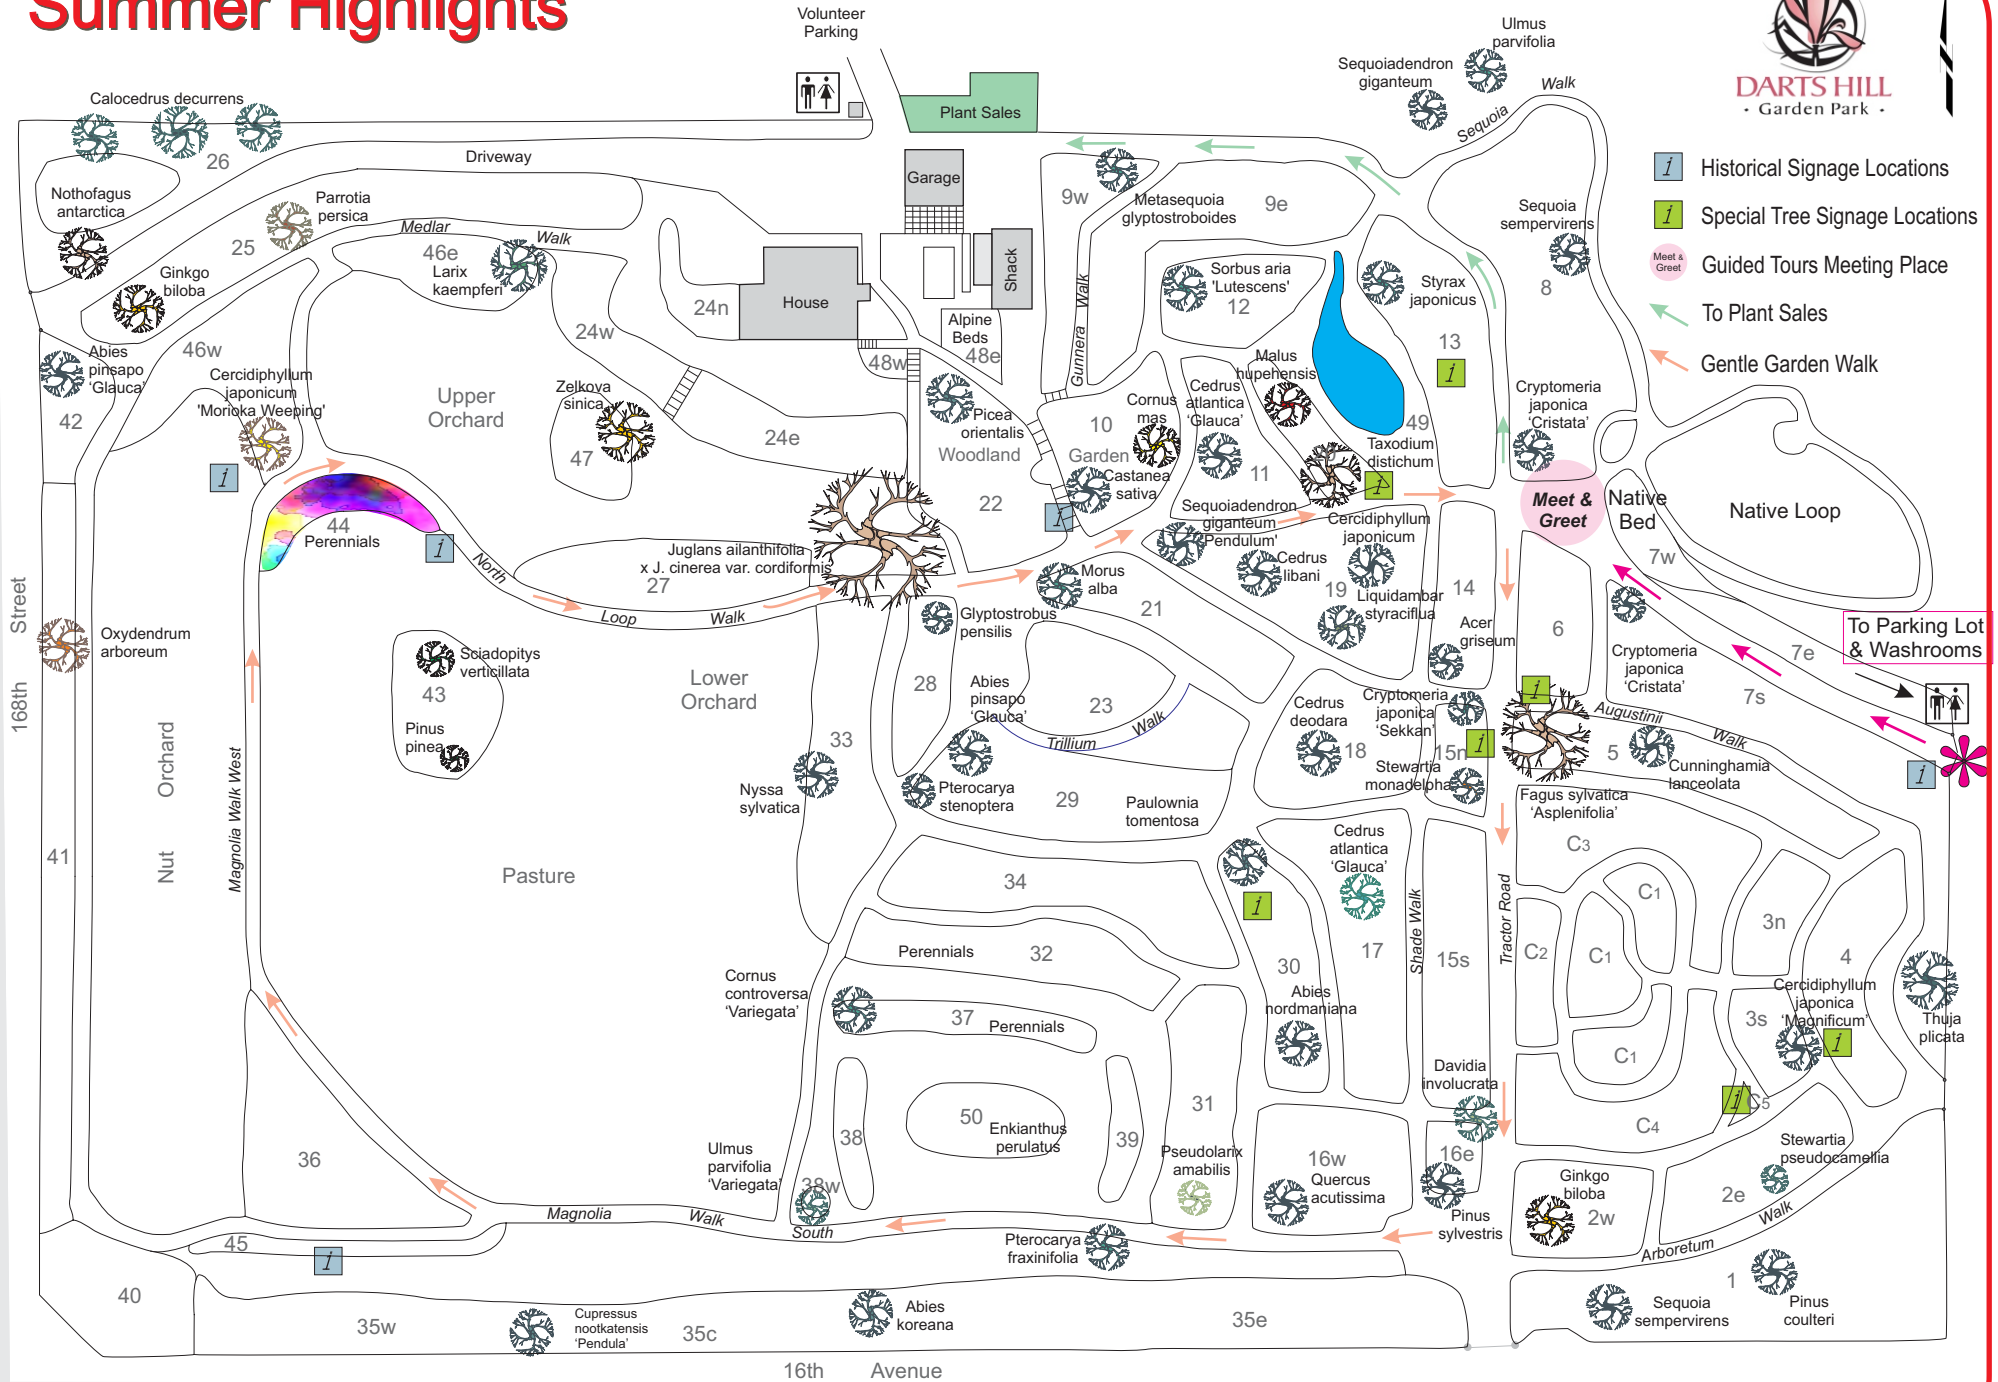

Summer Highlights

DARTS HILL
Garden Park

- i Historical Signage Locations
- i Special Tree Signage Locations
- Meet & Greet Guided Tours Meeting Place
- To Plant Sales
- Gentle Garden Walk

To Parking Lot & Washrooms